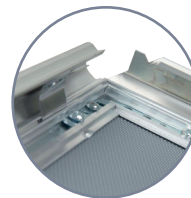

Lockable Snapframes

For optimum poster security.

- Opens via simple Allen Key operation (included).
- Sides open sequentially for added security.
- Ideal for unmonitored locations.
- Available in 32mm profile.
- Supplied with anti-glare poster cover sheet for clear poster display.
- Pre-drilled and individually boxed with screws and wall plugs.
- Suitable for indoor and outdoor use.
- Silver anodised finish as standard, customisable if required.

Opens via simple Allen key operation.

Sequentially closing sides.

Anti-glare cover sheet included.

  Fully Recyclable

Easy to insert and change poster.

32mm Profile with Mitred Corners

Poster Size	Display Area (mm)	O/A Dimensions (w x h mm)	Weight (kg)	Order Code
A4	190 x 280	255 x 340	0.56	SNLKA432SA(W)
A3	280 x 402	345 x 465	0.75	SNLKA332SA(W)
A2	400 x 575	464 x 640	1.1	SNLKA232SA(W)
495 x 708	475 x 690	540 x 750	1.3	SNLK49570832SA(W)
20" x 30"	490 x 742	552 x 805	1.4	SNLK203032SA(W)
A1	575 x 822	640 x 885	1.62	SNLKA132SA(W)
30" x 40"	740 x 997	805 x 1058	2	SNLK304032SA(W)
A0	822 x 1170	885 x 1230	2.5	SNLKA032SA(W)
40" x 60"	995 x 1155	1057 x 1565	3.5	SNLK406032SA(W)